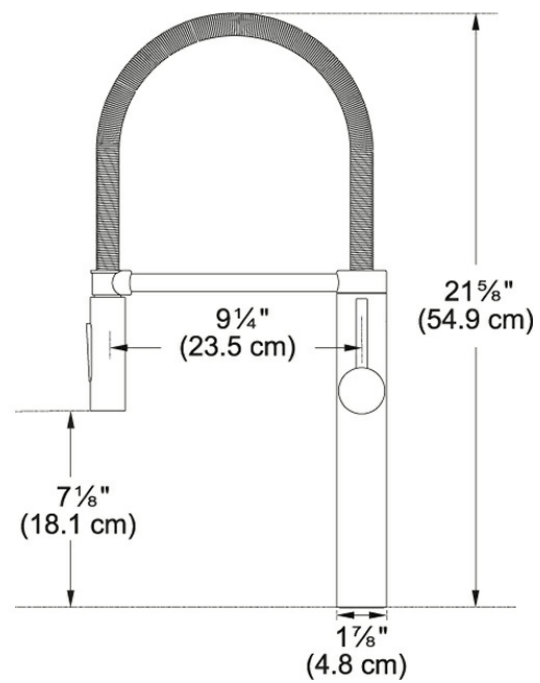

Pescara FFPD4350 Stainless Steel

The clean design and detailed craftsmanship make Franke's Pescara faucet line ideal for those who savor simplicity. Pescara faucets feature a level of functionality and performance that maximizes usability for the home chef or kitchen connoisseur. A truly successful design that is not only visually impressive, but also sets new standards in terms of usability. The pull-down spray fits perfectly in your hand and the switch between full and needle spray can be operated intuitively – a perfect combination of design, ergonomics and functionality.

Product Picture

Technical Drawing

Product Information

Version	SEMI-PRO XL
Spray Type	Full and Needle Spray
Faucet Operation	Side Lever
Flow Rate	1.75 gpm
Cartridge	35mm Ceramic Cartridge
Where to buy	Showroom
Countertop hole diameter	1 3/8"